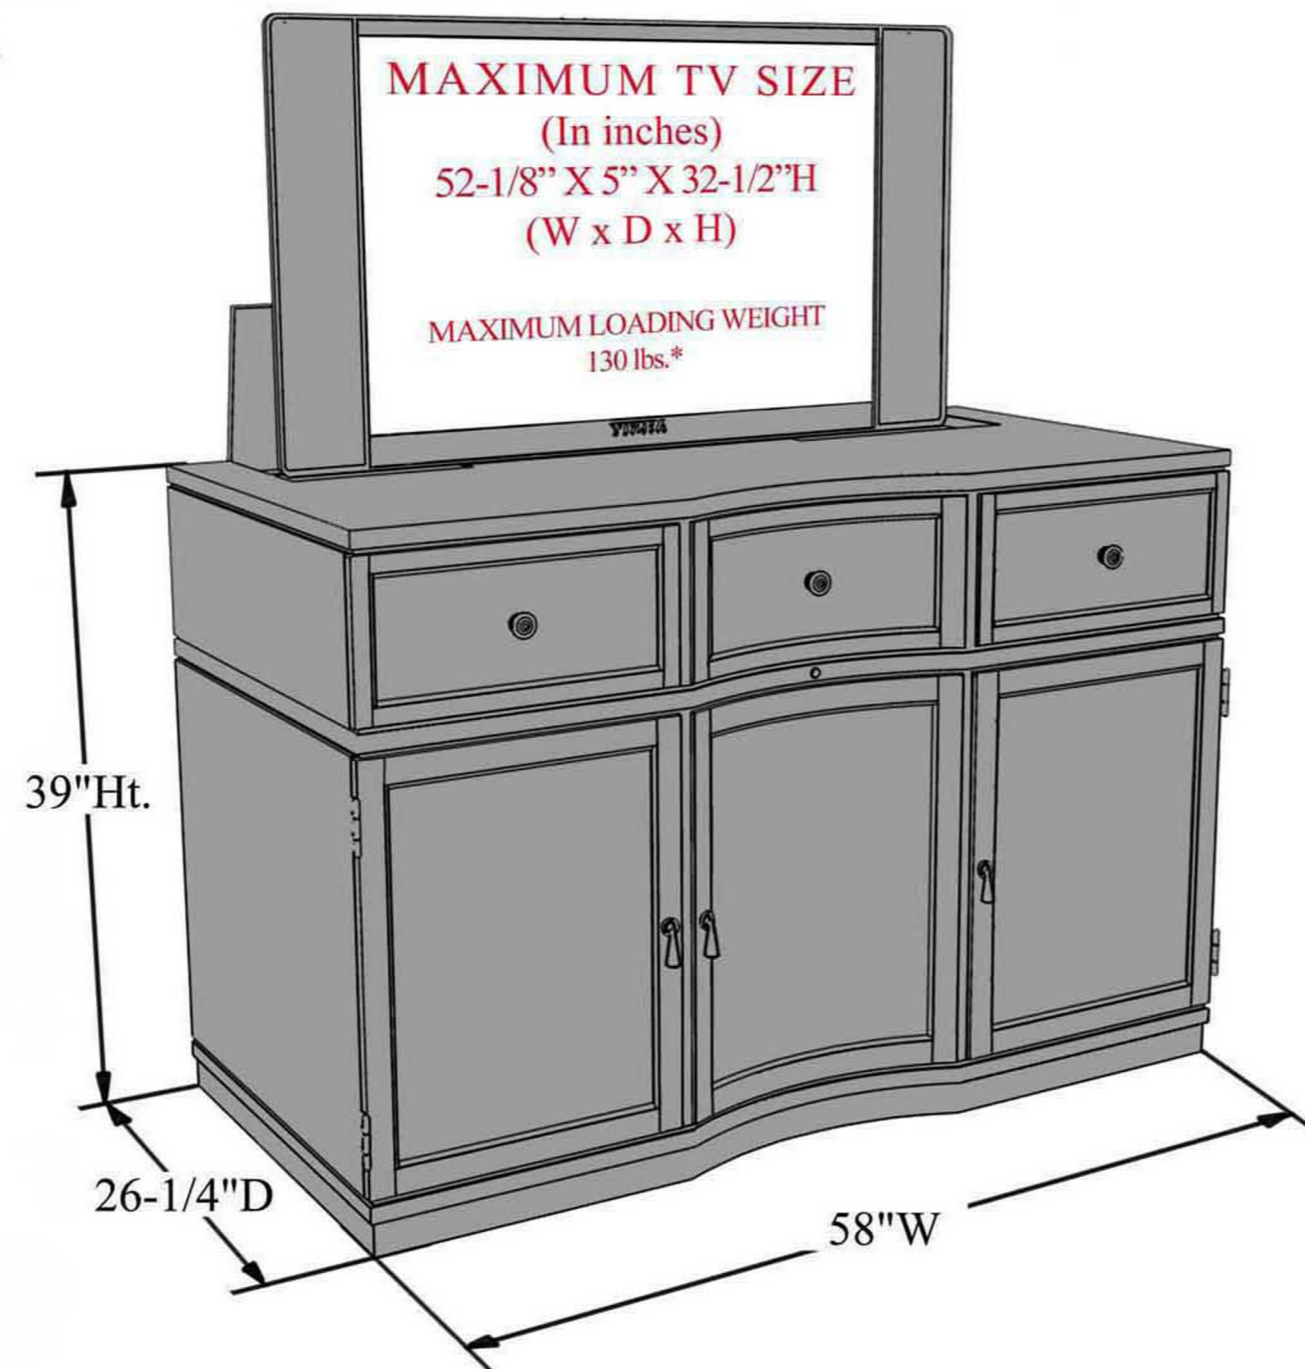

MET-4449

FLAT SCREEN LIFT CABINET

LIFT FEATURES:

- *Fully assembled.
- *1 year in home parts and labor warranty.
- *Radio Frequency Remote.
- *Universal TV mounting bracket included.
- *Auto reversing safety mechanism.
- *Heavy duty rack and pinion drive system.
- *Smooth and stable travel.
- *Nearly silent operation.
- *Welded steel construction.
- *Thermal overload protection.
- *Built in wire management.
- *Patent Pending.

CABINET FEATURES:

- *Fully assembled.
- *Built in Infrared Relay System.
- *Hand selected solid wood and veneer with luxuriously rich finish.
- *Center door includes interchangeable wood panel, speaker panel & glass panel.
- *Multi step stain and scratch resistant finish.
- *Adjustable shelves.
- *Fully ventilated to allow for generous air circulation.

PERSPECTIVE

Infrared relay system provides a window from your handheld remotes to your TV and audio components even though they are concealed inside the cabinet. No programming required!

SIDE VIEW SECTION