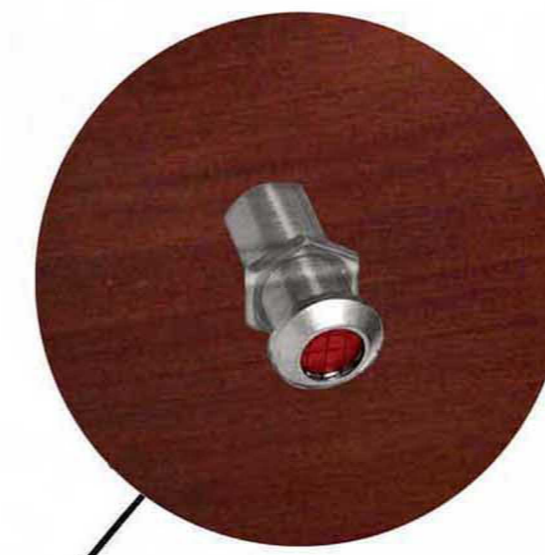

MET-4449

FLAT SCREEN LIFT CABINET

LIFT FEATURES:

- *Fully assembled.
- *1 year in home parts and labor warranty.
- *Radio Frequency Remote.
- *Universal TV mounting bracket included.
- *Auto reversing safety mechanism.
- *Heavy duty rack and pinion drive system.
- *Smooth and stable travel.
- *Nearly silent operation.
- *Welded steel construction.
- *Thermal overload protection.
- *Built in wire management.
- *Patent Pending.

CABINET FEATURES:

- *Fully assembled.
- *Built in Infrared Relay System.
- *Hand selected solid wood and veneer with luxuriously rich finish.
- *Center door includes interchangeable wood panel, speaker panel & glass panel.
- *Multi step stain and scratch resistant finish.
- *Adjustable shelves.
- *Fully ventilated to allow for generous air circulation.

PERSPECTIVE

Infrared relay system provides a window from your handheld remotes to your TV and audio components even though they are concealed inside the cabinet. No programming required!

SIDE VIEW SECTION