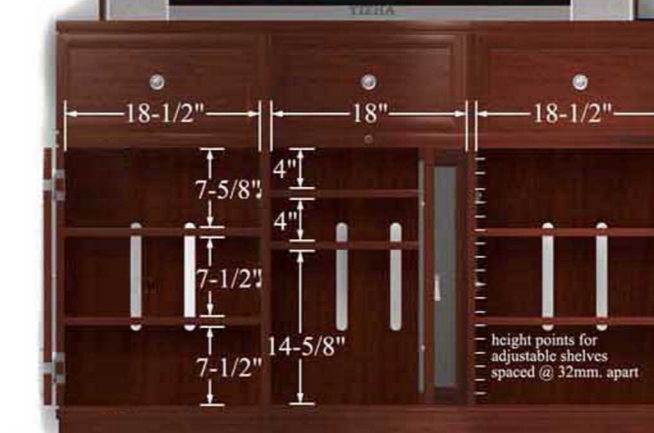

MET-4449

FLAT SCREEN LIFT CABINET

LIFT FEATURES:

- *Fully assembled.
- *1 year in home parts and labor warranty.
- *Radio Frequency Remote.
- *Universal TV mounting bracket included.
- *Auto reversing safety mechanism.
- *Heavy duty rack and pinion drive system.
- *Smooth and stable travel.
- *Nearly silent operation.
- *Welded steel construction.
- *Thermal overload protection.
- *Built in wire management.
- *Patent Pending.

CABINET FEATURES:

- *Fully assembled.
- *Built in Infrared Relay System.
- *Hand selected solid wood and veneer with luxuriously rich finish.
- *Center door includes interchangeable wood panel, speaker panel & glass panel.
- *Multi step stain and scratch resistant finish.
- *Adjustable shelves.
- *Fully ventilated to allow for generous air circulation.

PERSPECTIVE

Infrared relay system provides a window from your handheld remotes to your TV and audio components even though they are concealed inside the cabinet. No programming required!

SIDE VIEW SECTION