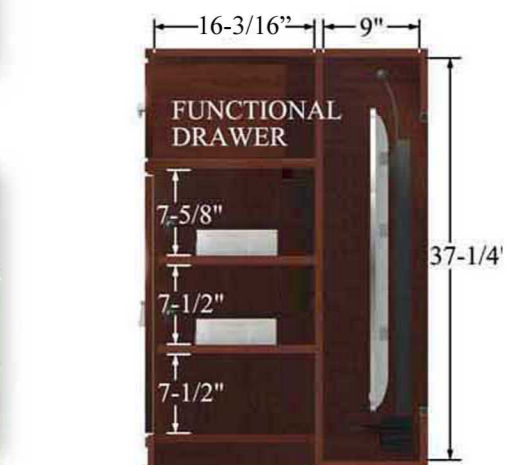

MET-4449

FLAT SCREEN LIFT CABINET

LIFT FEATURES:

- *Fully assembled.
- *1 year in home parts and labor warranty.
- *Radio Frequency Remote.
- *Universal TV mounting bracket included.
- *Auto reversing safety mechanism.
- *Heavy duty rack and pinion drive system.
- *Smooth and stable travel.
- *Nearly silent operation.
- *Welded steel construction.
- *Thermal overload protection.
- *Built in wire management.
- *Patent Pending.

CABINET FEATURES:

- *Fully assembled.
- *Built in Infrared Relay System.
- *Hand selected solid wood and veneer with luxuriously rich finish.
- *Center door includes interchangeable wood panel, speaker panel & glass panel.
- *Multi step stain and scratch resistant finish.
- *Adjustable shelves.
- *Fully ventilated to allow for generous air circulation.

PERSPECTIVE

Infrared relay system provides a window from your handheld remotes to your TV and audio components even though they are concealed inside the cabinet. No programming required!

SIDE VIEW SECTION